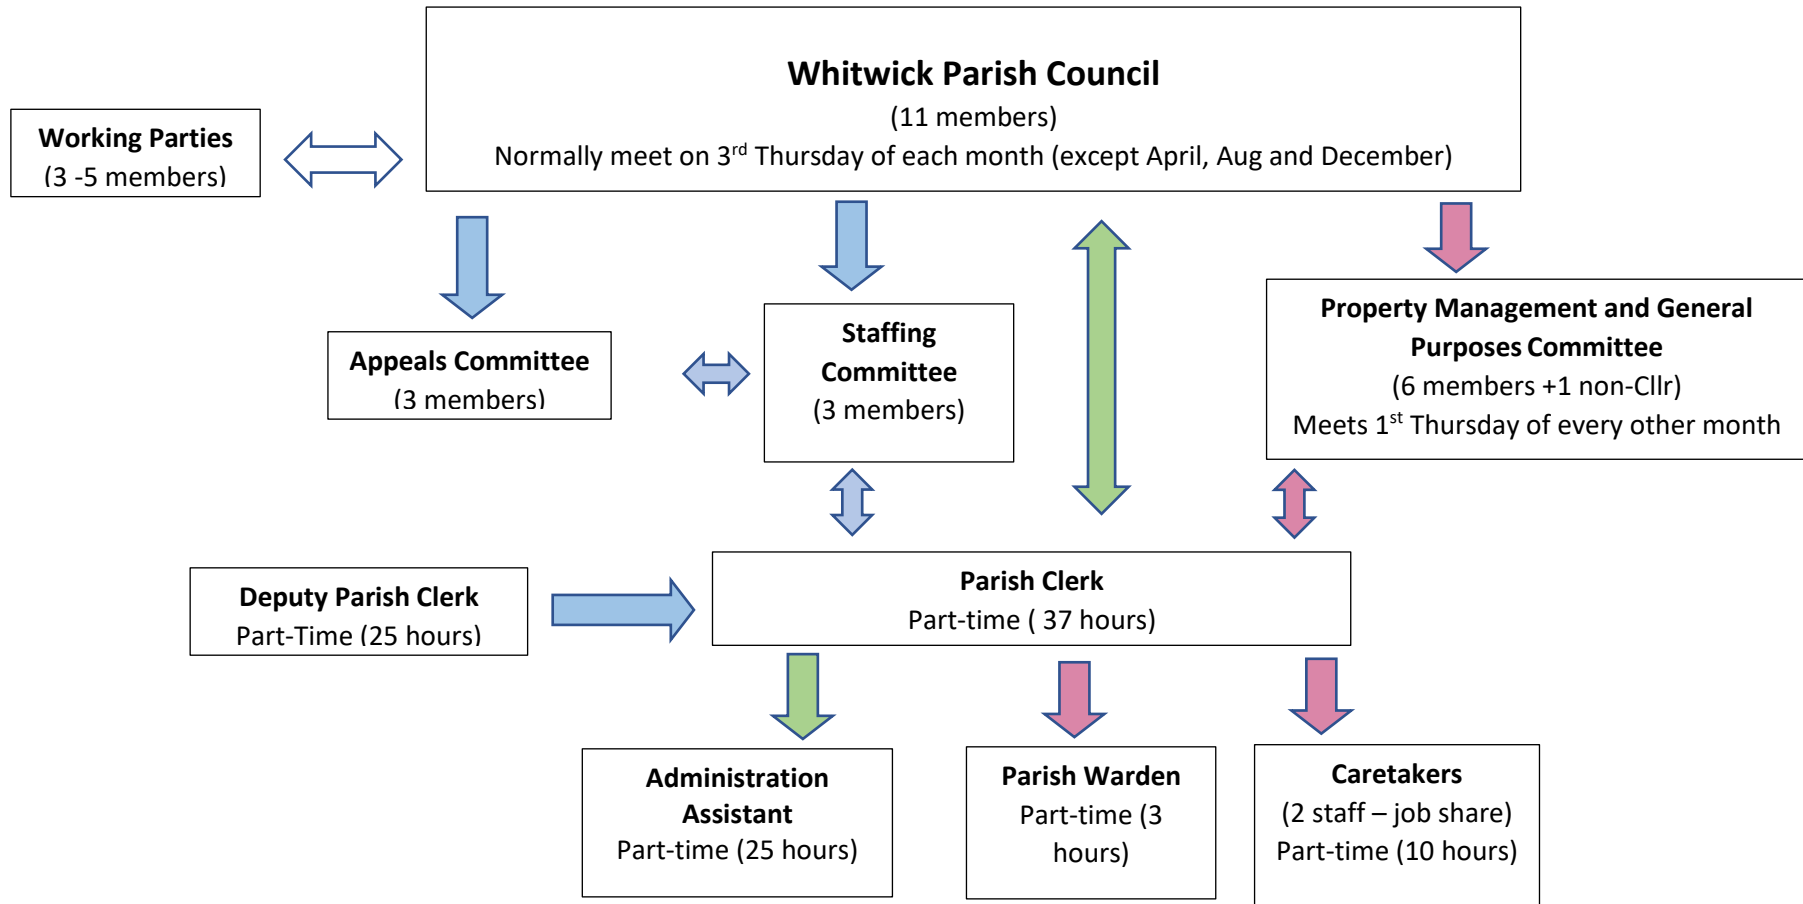

Structure of Whitwick Parish Council

Contracted staff hours are 105 hours per week – 2.84 full time equivalent (FTE) staff

For further information please contact the Community Office on 01530 459527 or
email clerk@whitwickparishcouncil.gov.uk