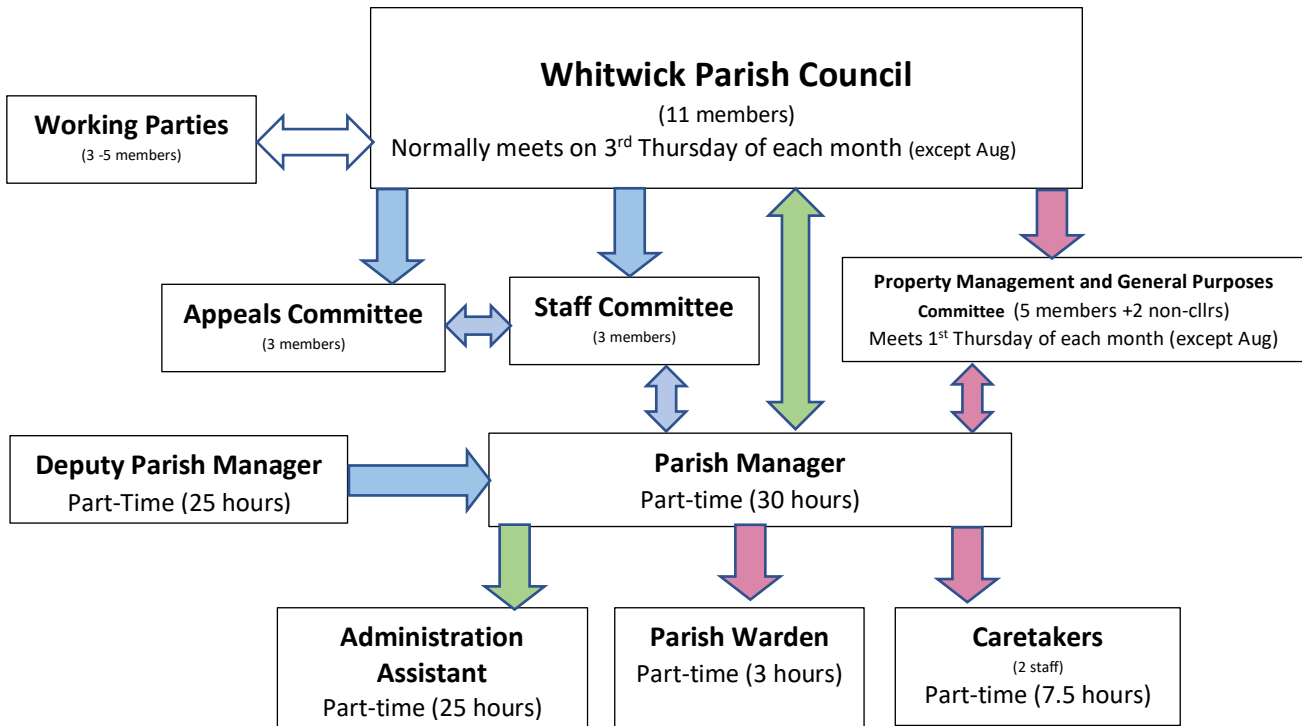

Structure of Whitwick Parish Council

Contracted staff hours are 95 hours per week - 2.58 full time equivalent (FTE) staff

For further information please contact the Community Office on 01530 459527 or

Email clerk@whitwickpc.org