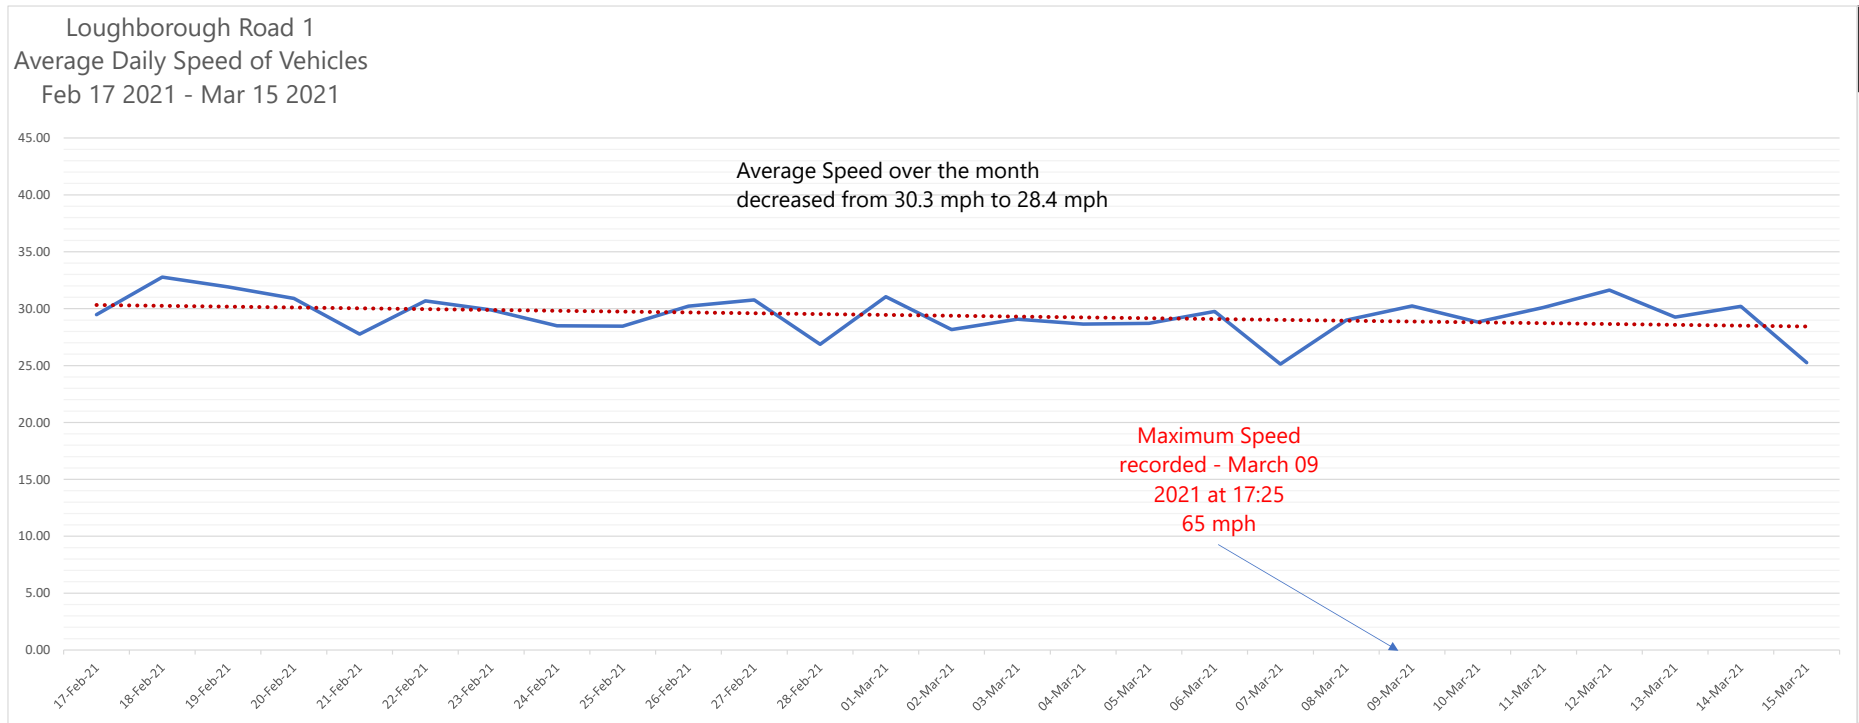

Loughborough Road 1 Summary Data Feb 17 2021. - Mar 15 2021

Vehicles Exceeding Speed Limit

Date 17-Mar-21

Loughborough Road 1
Vehicles Over and Under 30mph
Feb 17 2021 - Mar 15 2021

Over the month **13491** vehicles (51.2%) exceeded the 30mph speed limit of which **4840** exceeded the ACPO limit of 35mph.

Loughborough Road 1 Summary Data Feb 17 2021. - Mar 15 2021

Average Speed of Traffic

Date 17-Mar-21

Loughborough Road 1
Average Weekly Speed of Vehicles
Week 8 - Week 12

Average Speed over the month
decreased from 30.3 mph to 28.4 mph

Months
 Average of Av. Speed of Vehicles
 Feb 17 2021 - Mar 15 2021

Months

Average of Av. Speed of Vehicles		
Week	Date	Total
Week - 10		28.89333333
Week - 11		29.16583333
Week - 12		27.73037879
Week - 8		31.26157051
Week - 9		29.46952381
Grand Total		29.37806937

Loughborough Road 1 Summary Data Feb 17 2021. - Mar 15 2021

Volume of Traffic

Date 17-Mar-21