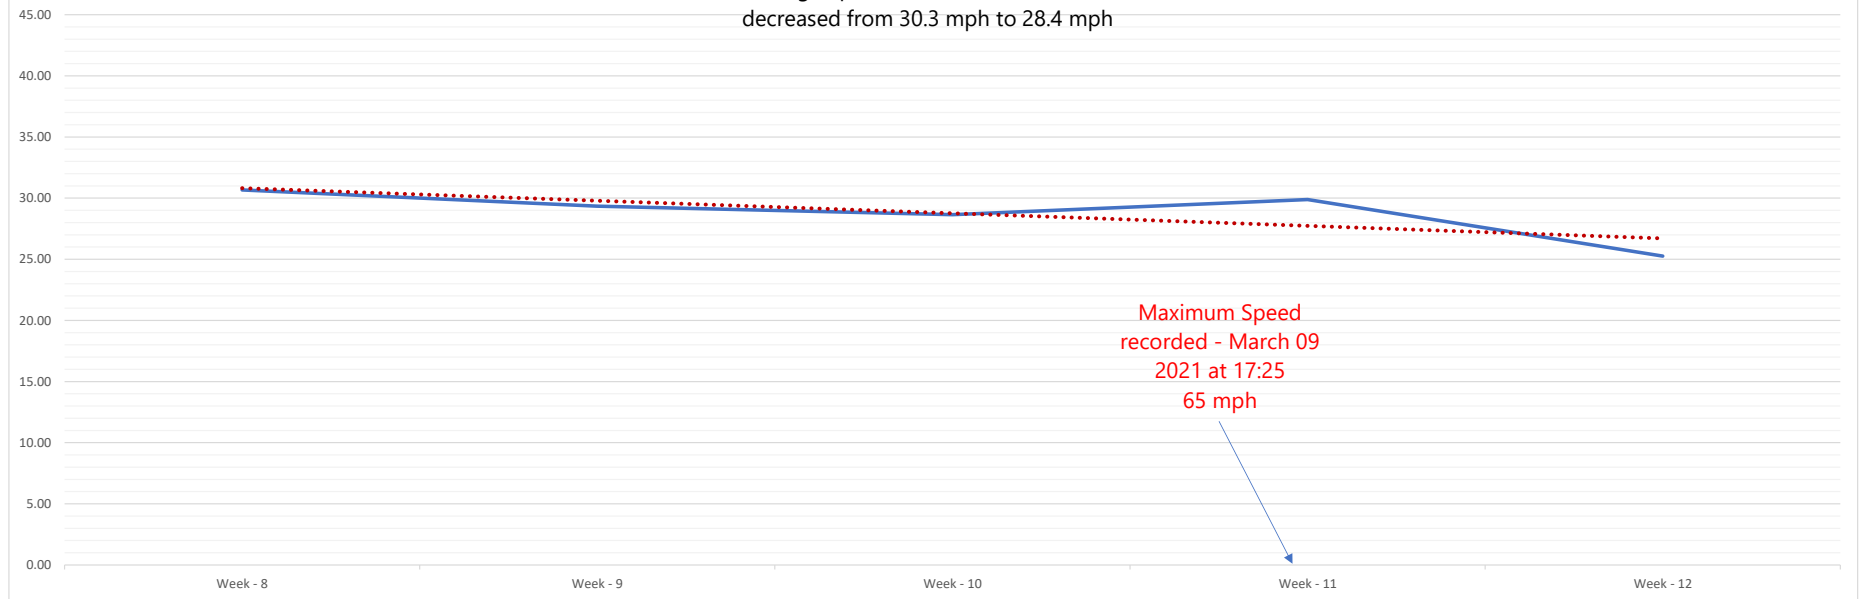

Loughborough Road 1 Summary Data Feb 17 2021. - Mar 15 2021

Vehicles Exceeding Speed Limit

Date 17-Mar-21

Loughborough Road 1
Vehicles Over and Under 30mph
Feb 17 2021 - Mar 15 2021

Over the month **13491** vehicles (51.2%) exceeded the 30mph speed limit of which **4840** exceeded the ACPO limit of 35mph.

Loughborough Road 1 Summary Data Feb 17 2021. - Mar 15 2021

Average Speed of Traffic

Date 17-Mar-21

Loughborough Road 1
Average Weekly Speed of Vehicles
Week 8 - Week 12

Average Speed over the month
decreased from 30.3 mph to 28.4 mph

Months
 Average of Av. Speed of Vehicles
 Feb 17 2021 - Mar 15 2021

Months

Average of Av. Speed of Vehicles		
Week	Date	Total
Week - 10		28.89333333
Week - 11		29.16583333
Week - 12		27.73037879
Week - 8		31.26157051
Week - 9		29.46952381
Grand Total		29.37806937

Loughborough Road 1 Summary Data Feb 17 2021. - Mar 15 2021

Volume of Traffic

Date 17-Mar-21