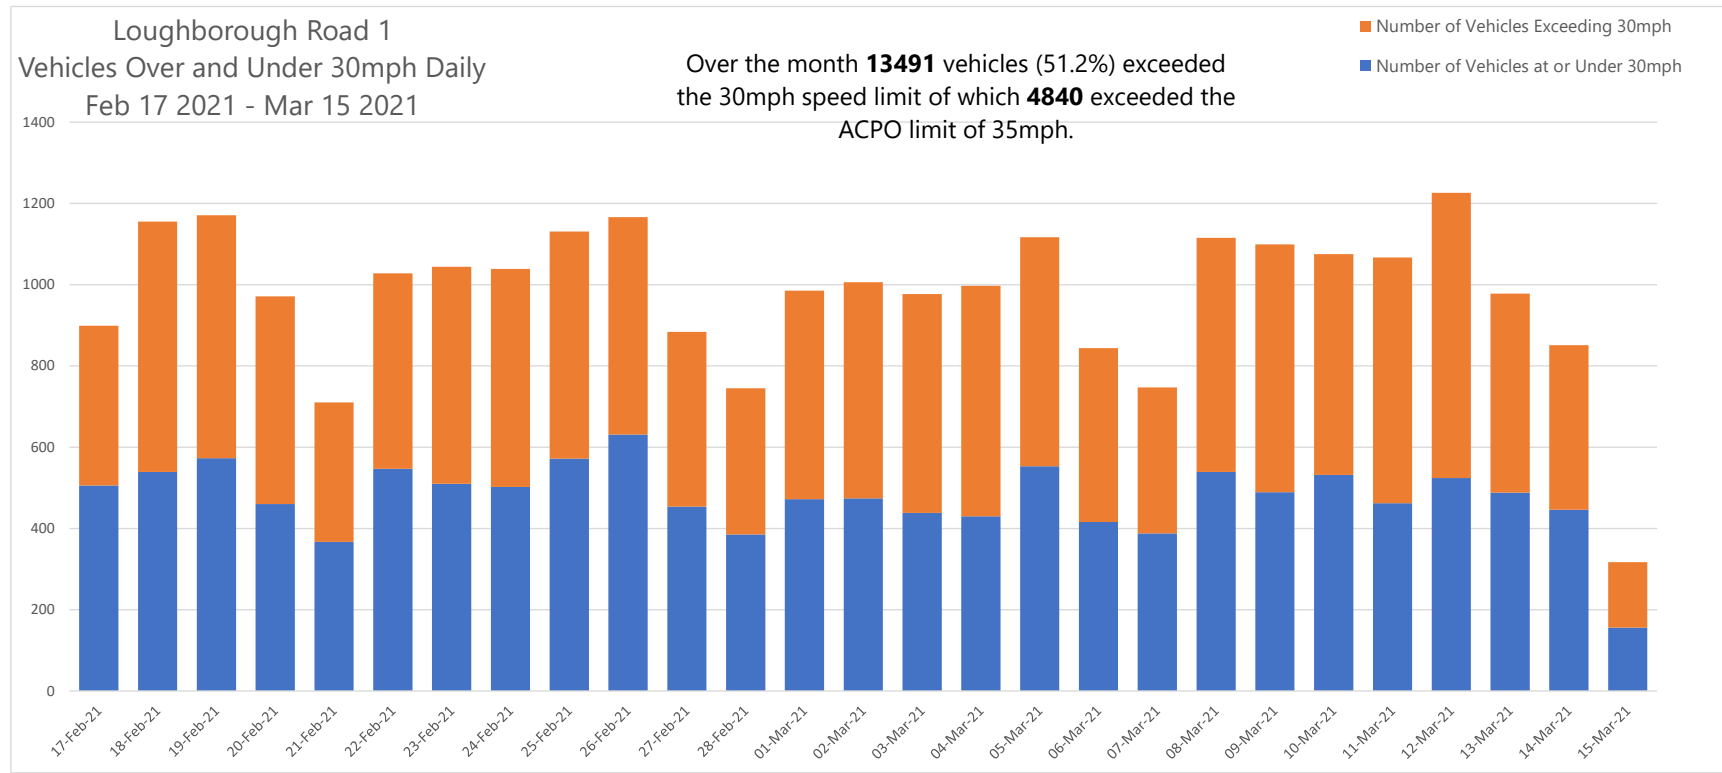

Loughborough Road 1 Summary Data Feb 17 2021. - Mar 15 2021

Vehicles Exceeding Speed Limit

Date 17-Mar-21

Loughborough Road 1
Vehicles Over and Under 30mph
Feb 17 2021 - Mar 15 2021

Over the month **13491** vehicles (51.2%) exceeded the 30mph speed limit of which **4840** exceeded the ACPO limit of 35mph.

Loughborough Road 1 Summary Data Feb 17 2021. - Mar 15 2021

Average Speed of Traffic

Date 17-Mar-21

Loughborough Road 1
Average Weekly Speed of Vehicles
Week 8 - Week 12

Average Speed over the month
decreased from 30.3 mph to 28.4 mph

Months
 Average of Av. Speed of Vehicles
 Feb 17 2021 - Mar 15 2021

Months

Average of Av. Speed of Vehicles		
Week	Date	Total
Week - 10		28.89333333
Week - 11		29.16583333
Week - 12		27.73037879
Week - 8		31.26157051
Week - 9		29.46952381
Grand Total		29.37806937

Loughborough Road 1 Summary Data Feb 17 2021. - Mar 15 2021

Volume of Traffic

Date 17-Mar-21