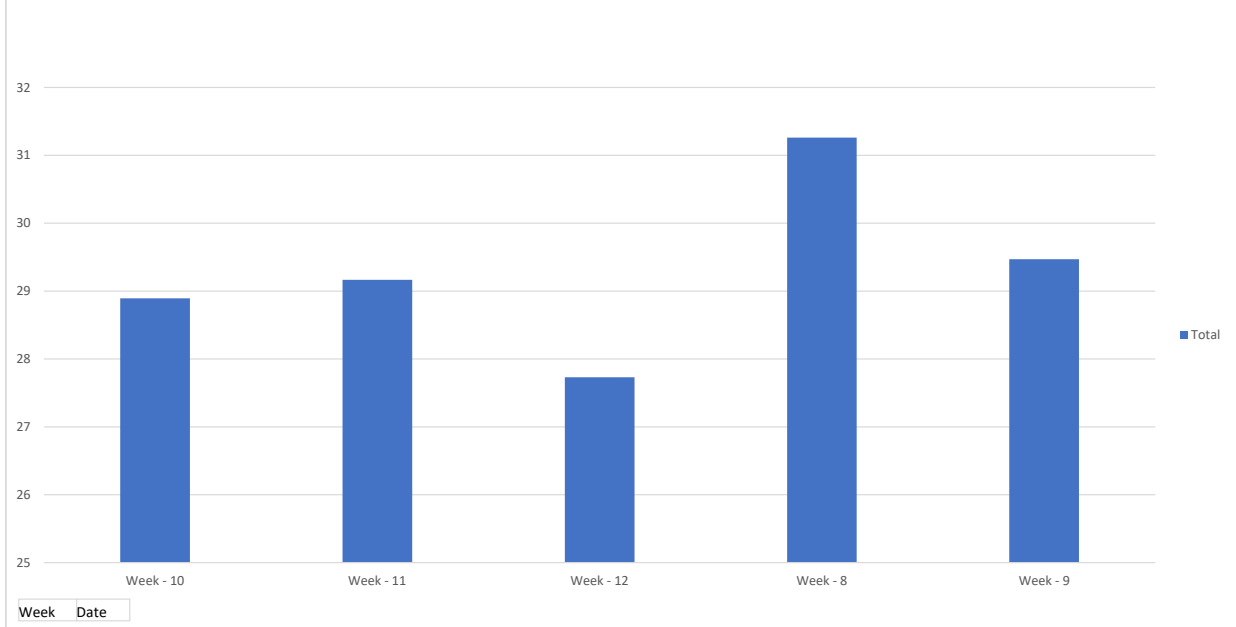

Loughborough Road 1 Summary Data Feb 17 2021. - Mar 15 2021

Vehicles Exceeding Speed Limit

Date 17-Mar-21

Loughborough Road 1
Vehicles Over and Under 30mph
Feb 17 2021 - Mar 15 2021

Over the month **13491** vehicles (51.2%) exceeded the 30mph speed limit of which **4840** exceeded the ACPO limit of 35mph.

Loughborough Road 1 Summary Data Feb 17 2021. - Mar 15 2021

Average Speed of Traffic

Date 17-Mar-21

Loughborough Road 1
Average Weekly Speed of Vehicles
Week 8 - Week 12

Average Speed over the month
decreased from 30.3 mph to 28.4 mph

Months
 Average of Av. Speed of Vehicles
 Feb 17 2021 - Mar 15 2021

Months

Average of Av. Speed of Vehicles		
Week	Date	Total
Week - 10		28.89333333
Week - 11		29.16583333
Week - 12		27.73037879
Week - 8		31.26157051
Week - 9		29.46952381
Grand Total		29.37806937

Loughborough Road 1 Summary Data Feb 17 2021. - Mar 15 2021

Volume of Traffic

Date 17-Mar-21