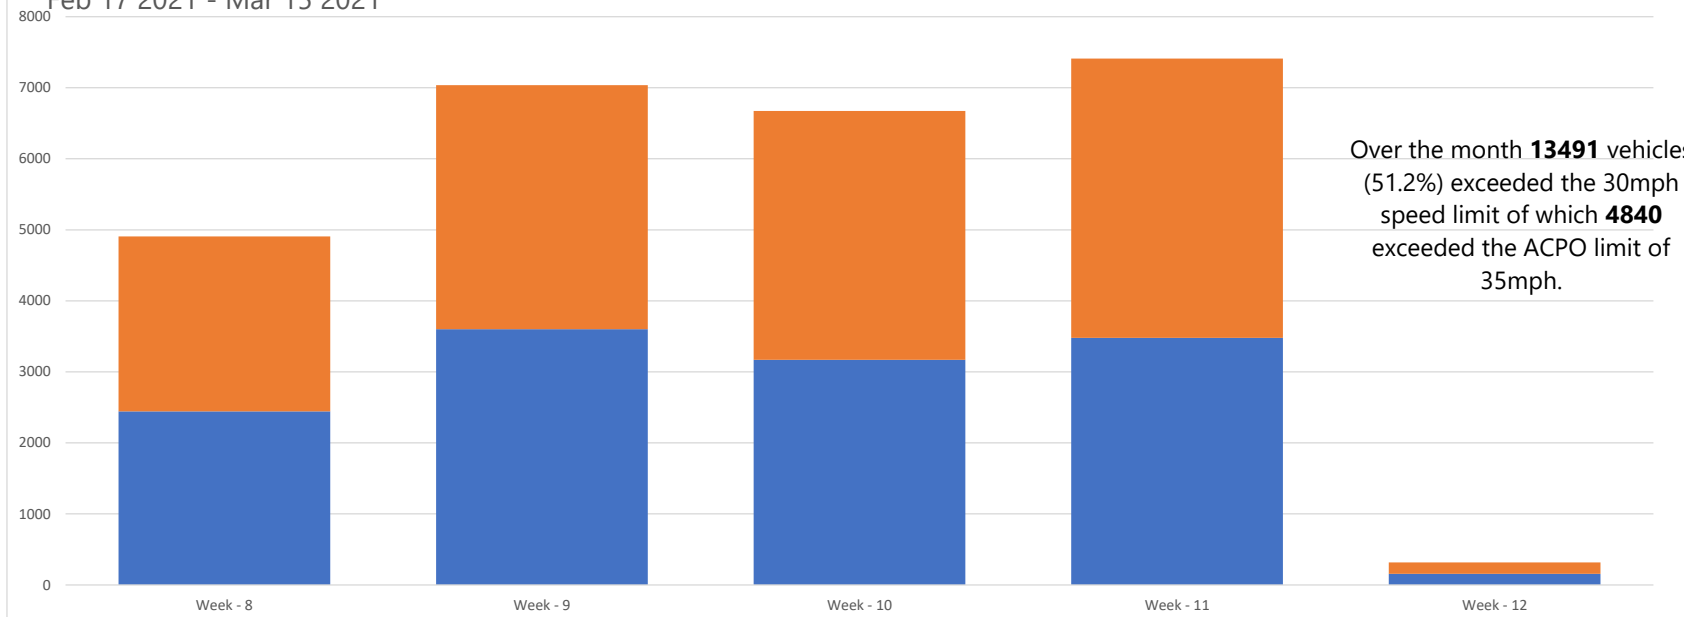

Loughborough Road 1 Summary Data Feb 17 2021. - Mar 15 2021

Vehicles Exceeding Speed Limit

Date 17-Mar-21

Loughborough Road 1
Vehicles Over and Under 30mph
Feb 17 2021 - Mar 15 2021

Over the month **13491** vehicles (51.2%) exceeded the 30mph speed limit of which **4840** exceeded the ACPO limit of 35mph.

Loughborough Road 1 Summary Data Feb 17 2021. - Mar 15 2021

Average Speed of Traffic

Date 17-Mar-21

Loughborough Road 1
Average Weekly Speed of Vehicles
Week 8 - Week 12

Average Speed over the month
decreased from 30.3 mph to 28.4 mph

Months
 Average of Av. Speed of Vehicles
 Feb 17 2021 - Mar 15 2021

Months

Average of Av. Speed of Vehicles		
Week	Date	Total
Week - 10		28.89333333
Week - 11		29.16583333
Week - 12		27.73037879
Week - 8		31.26157051
Week - 9		29.46952381
Grand Total		29.37806937

Loughborough Road 1 Summary Data Feb 17 2021. - Mar 15 2021

Volume of Traffic

Date 17-Mar-21