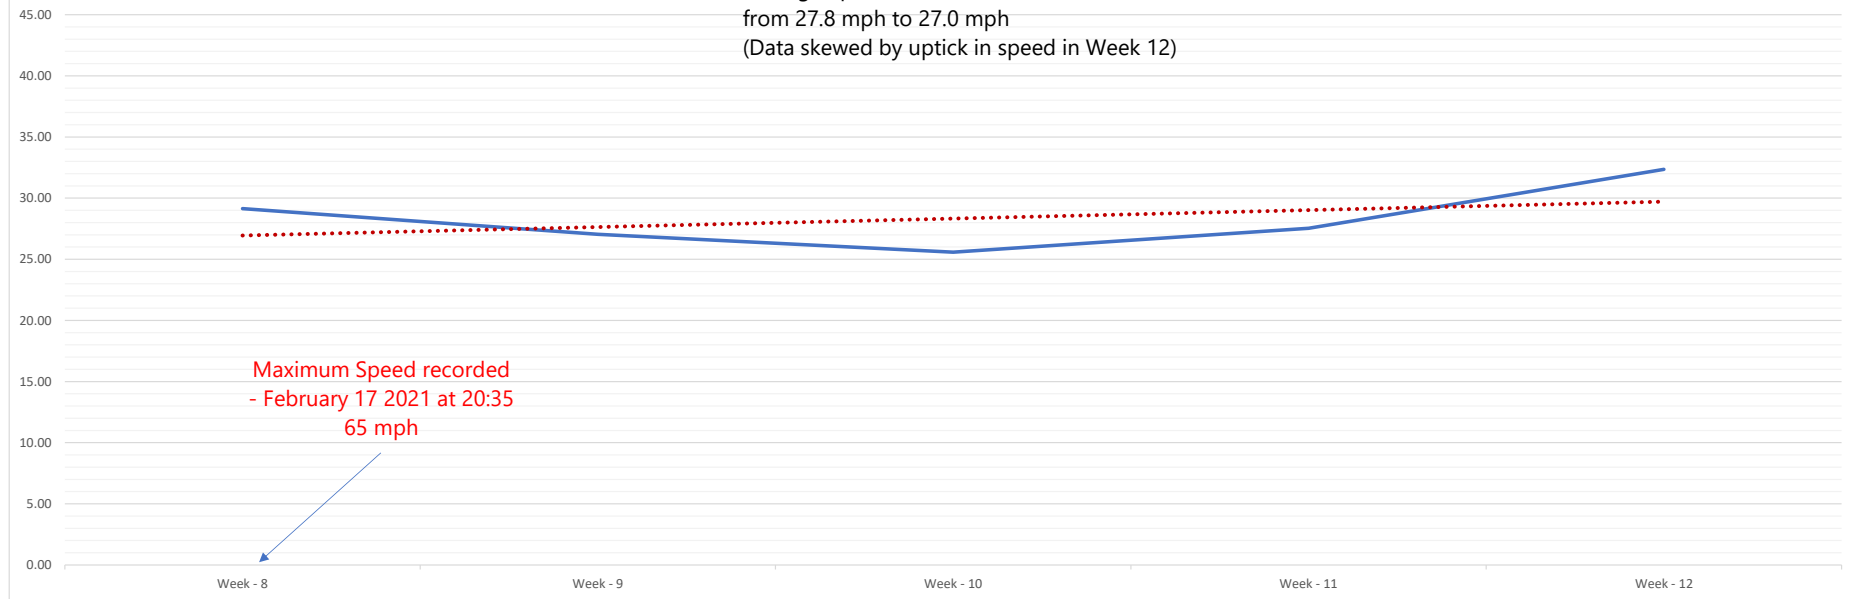

Loughborough Road 2 Summary Data Feb 17 2021. - Mar 15 2021

Vehicles Exceeding Speed Limit

Date 17-Mar-21

Loughborough Road 2  
Vehicles Over and Under 30mph  
Feb 17 2021 - Mar 15 2021

Loughborough Road 2 Summary Data Feb 17 2021. - Mar 15 2021

Average Speed of Traffic

Date 17-Mar-21

Loughborough Road 2  
Average Weekly Speed of Vehicles  
Week 8 - Week 12

Months   
 Average of Av. Speed of Vehicles  
 Feb 17 2021 - Mar 15 2021

Months

Average of Av. Speed of Vehicles		
Week	Date	Total
Week - 10		28.89333333
Week - 11		29.16583333
Week - 12		27.73037879
Week - 8		31.26157051
Week - 9		29.46952381
<b>Grand Total</b>		<b>29.37806937</b>

Loughborough Road 2 Summary Data Feb 17 2021. - Mar 15 2021

Volume of Traffic

Date 17-Mar-21