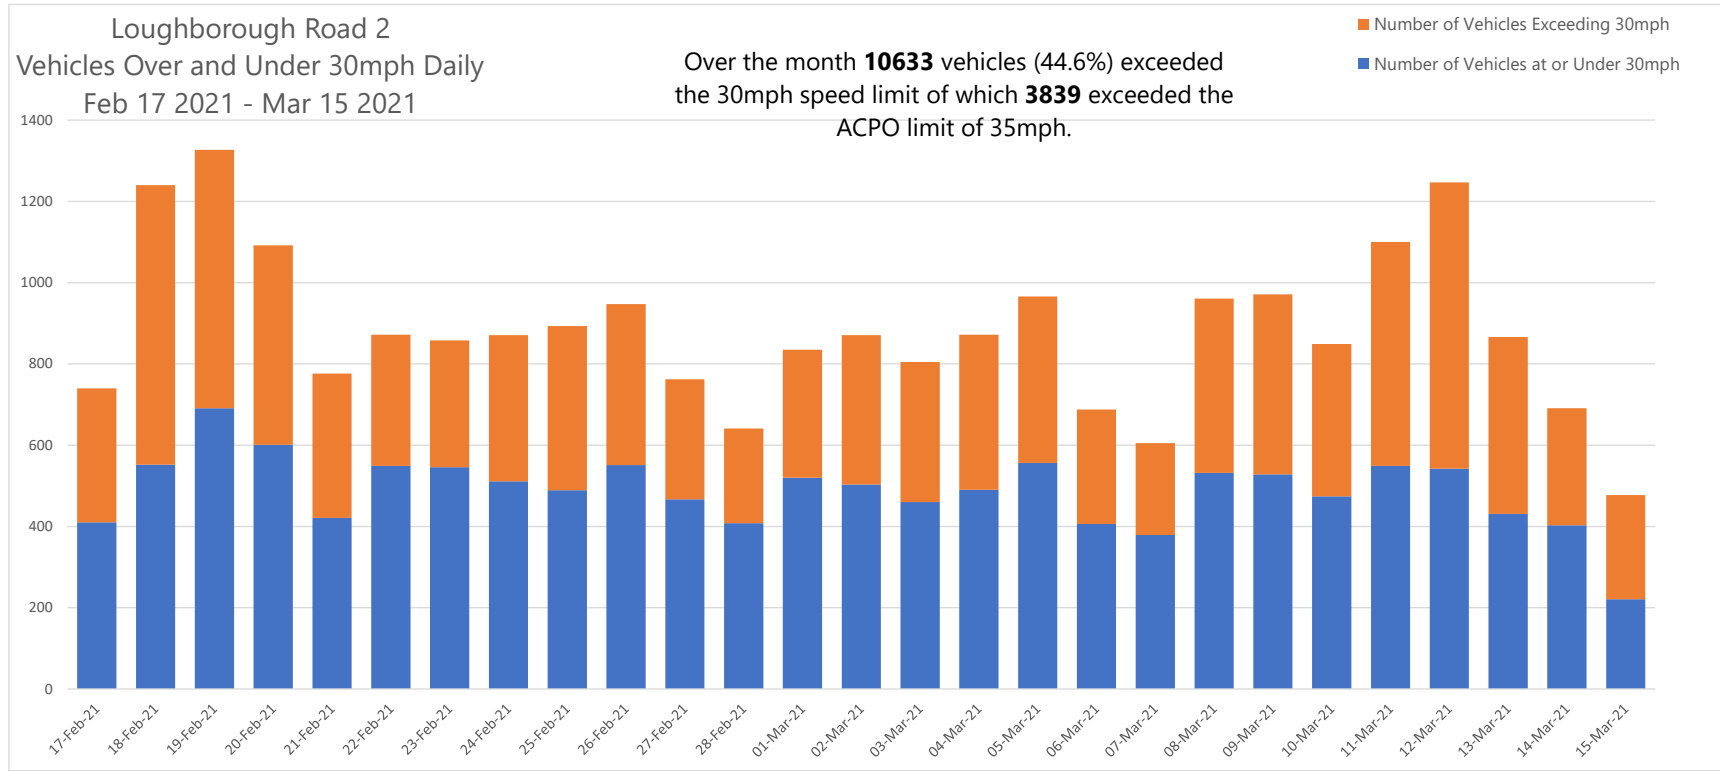

Loughborough Road 2 Summary Data Feb 17 2021. - Mar 15 2021

Vehicles Exceeding Speed Limit

Date 17-Mar-21

Loughborough Road 2  
Vehicles Over and Under 30mph  
Feb 17 2021 - Mar 15 2021

Loughborough Road 2 Summary Data Feb 17 2021. - Mar 15 2021

Average Speed of Traffic

Date 17-Mar-21

Loughborough Road 2  
Average Weekly Speed of Vehicles  
Week 8 - Week 12

Months   
 Average of Av. Speed of Vehicles  
 Feb 17 2021 - Mar 15 2021

Months

Average of Av. Speed of Vehicles		
Week	Date	Total
Week - 10		28.89333333
Week - 11		29.16583333
Week - 12		27.73037879
Week - 8		31.26157051
Week - 9		29.46952381
<b>Grand Total</b>		<b>29.37806937</b>

Loughborough Road 2 Summary Data Feb 17 2021. - Mar 15 2021

Volume of Traffic

Date 17-Mar-21