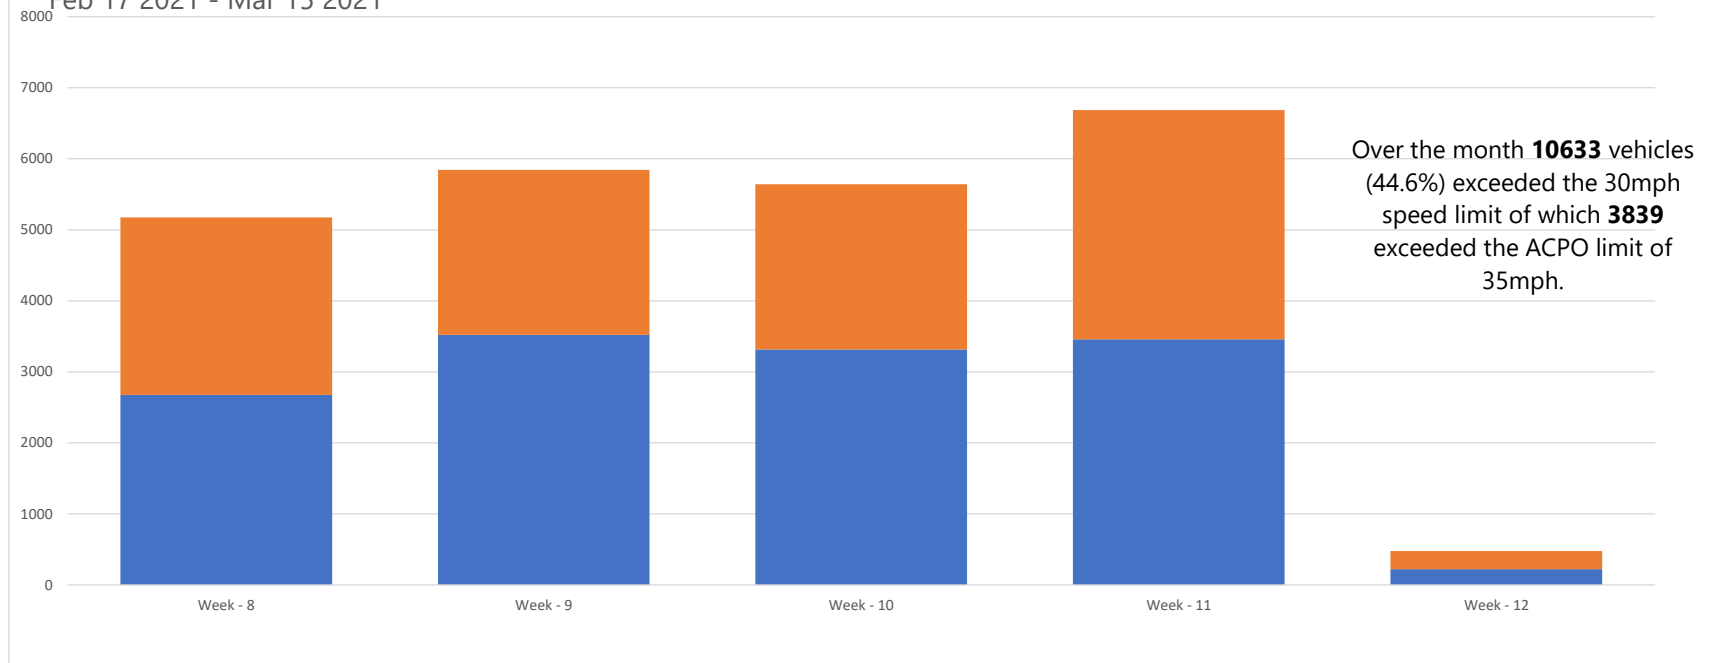

Loughborough Road 2 Summary Data Feb 17 2021. - Mar 15 2021

Vehicles Exceeding Speed Limit

Date 17-Mar-21

Loughborough Road 2  
Vehicles Over and Under 30mph  
Feb 17 2021 - Mar 15 2021

Loughborough Road 2 Summary Data Feb 17 2021. - Mar 15 2021

Average Speed of Traffic

Date 17-Mar-21

Loughborough Road 2  
Average Weekly Speed of Vehicles  
Week 8 - Week 12

Months   
 Average of Av. Speed of Vehicles  
 Feb 17 2021 - Mar 15 2021

Months

Average of Av. Speed of Vehicles		
Week	Date	Total
Week - 10		28.89333333
Week - 11		29.16583333
Week - 12		27.73037879
Week - 8		31.26157051
Week - 9		29.46952381
<b>Grand Total</b>		<b>29.37806937</b>

Loughborough Road 2 Summary Data Feb 17 2021. - Mar 15 2021

Volume of Traffic

Date 17-Mar-21