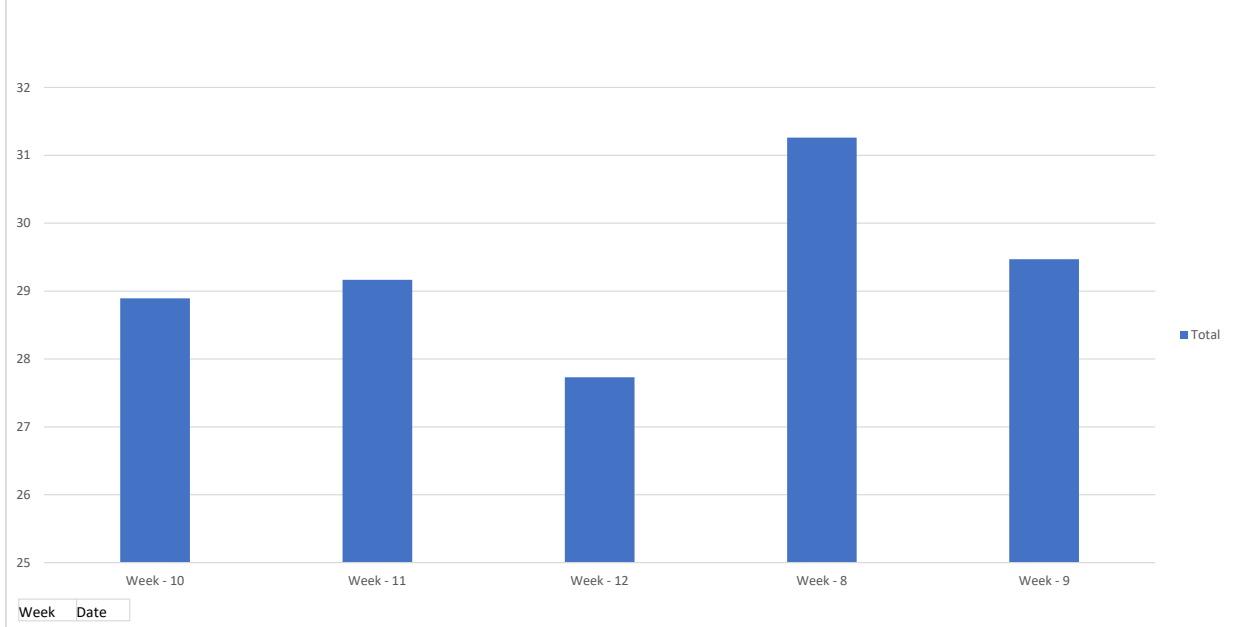

Loughborough Road 2 Summary Data Feb 17 2021. - Mar 15 2021

Vehicles Exceeding Speed Limit

Date 17-Mar-21

Loughborough Road 2  
Vehicles Over and Under 30mph  
Feb 17 2021 - Mar 15 2021

Loughborough Road 2 Summary Data Feb 17 2021. - Mar 15 2021

Average Speed of Traffic

Date 17-Mar-21

Loughborough Road 2  
Average Weekly Speed of Vehicles  
Week 8 - Week 12

Months   
 Average of Av. Speed of Vehicles  
 Feb 17 2021 - Mar 15 2021

Months

Average of Av. Speed of Vehicles		
Week	Date	Total
Week - 10		28.89333333
Week - 11		29.16583333
Week - 12		27.73037879
Week - 8		31.26157051
Week - 9		29.46952381
<b>Grand Total</b>		<b>29.37806937</b>

Loughborough Road 2 Summary Data Feb 17 2021. - Mar 15 2021

Volume of Traffic

Date 17-Mar-21