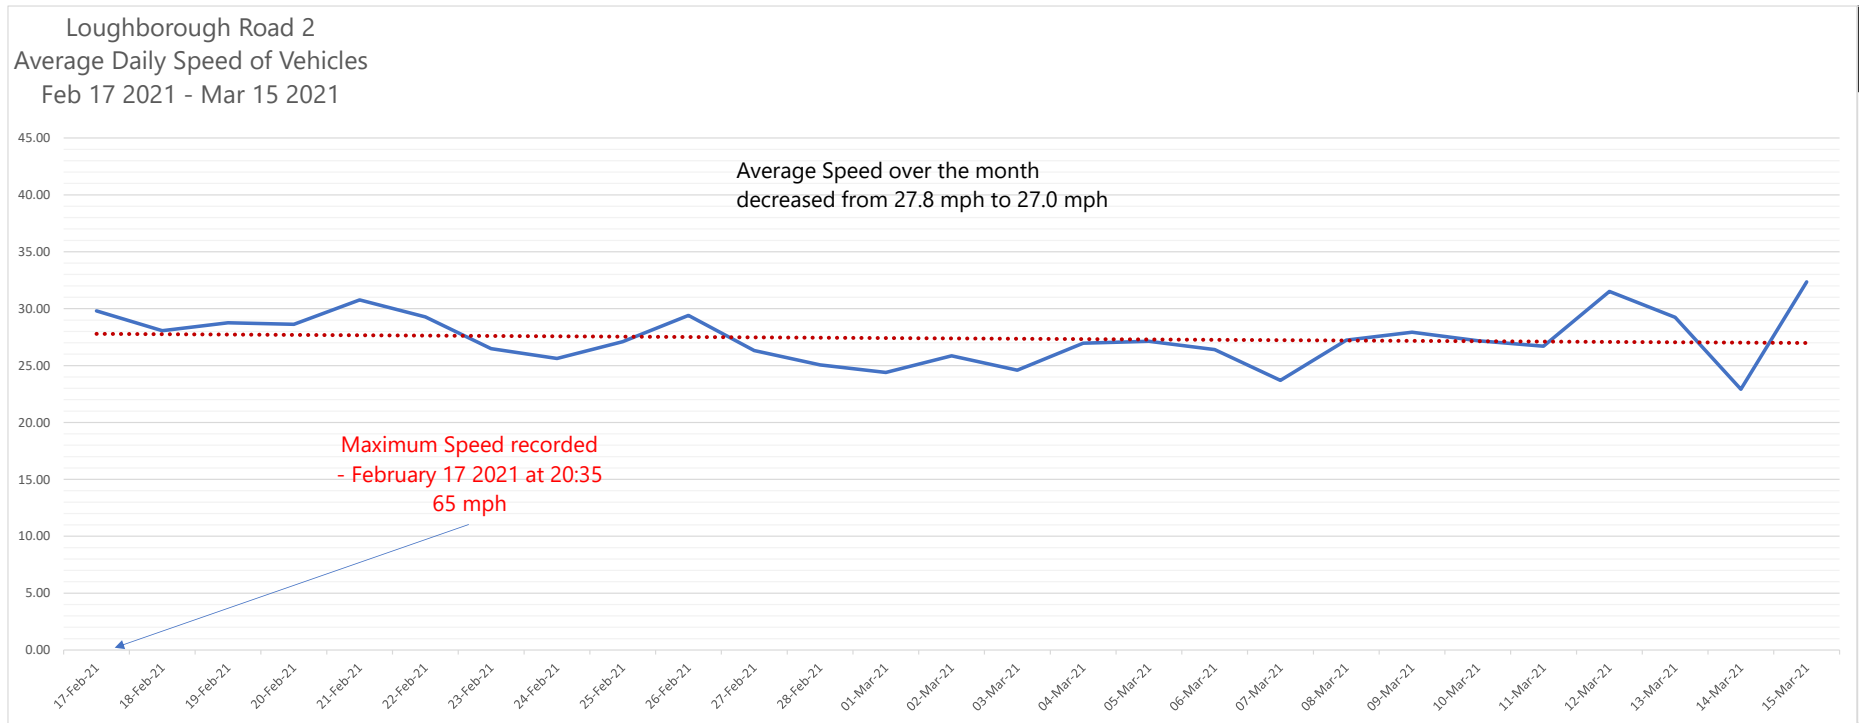

Loughborough Road 2 Summary Data Feb 17 2021. - Mar 15 2021

Vehicles Exceeding Speed Limit

Date 17-Mar-21

Loughborough Road 2  
Vehicles Over and Under 30mph  
Feb 17 2021 - Mar 15 2021

Loughborough Road 2 Summary Data Feb 17 2021. - Mar 15 2021

Average Speed of Traffic

Date 17-Mar-21

Loughborough Road 2  
Average Weekly Speed of Vehicles  
Week 8 - Week 12

Months   
 Average of Av. Speed of Vehicles  
 Feb 17 2021 - Mar 15 2021

Months

Average of Av. Speed of Vehicles		
Week	Date	Total
Week - 10		28.89333333
Week - 11		29.16583333
Week - 12		27.73037879
Week - 8		31.26157051
Week - 9		29.46952381
<b>Grand Total</b>		<b>29.37806937</b>

Loughborough Road 2 Summary Data Feb 17 2021. - Mar 15 2021

Volume of Traffic

Date 17-Mar-21